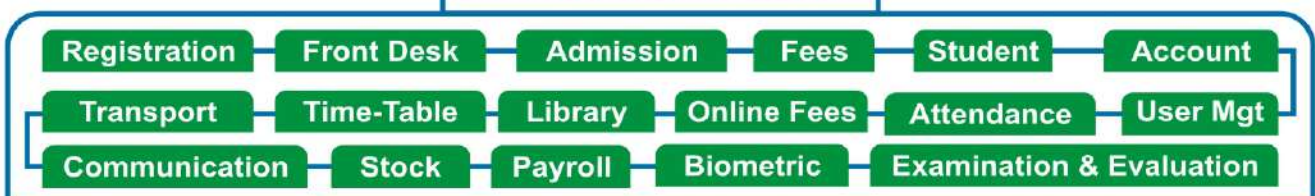

School Hub Modules