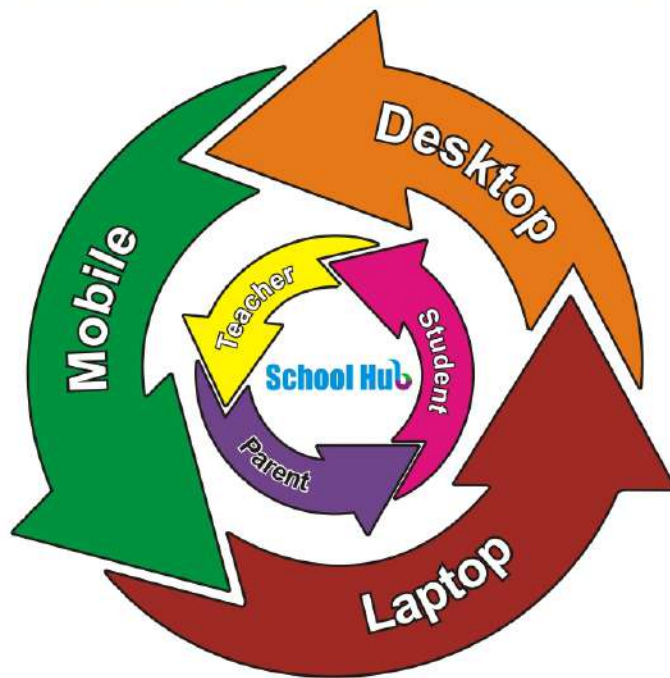

Website Solutions are our quality dynamic website delivery which matches with the school's theme, aptly designed, best presented and optimized for better and top-class visitor experience. School can update images and text directly at their own without any technical help. The web sites are auto adjustable and responsive as per screen sizes devices screens. Parent Portal is also integrated. We also have many digital marketing solutions and tools available for marketing and brand building.

What Makes Us The Best Choice :

Latest Technological Products

Highest Parents Engagement & Better Relations

Cost Effective & Time Saving Solutions

Automated Fee Reminders & Digital Fee Receipts. No Manual Interventions & Errors

- ☞ Hosted on cloud servers
- ☞ User Friendly Interface
- ☞ Latest Web Technology
- ☞ Economical customization
- ☞ Online Support
- ☞ Range of modules
- ☞ Secure & reliable
- ☞ Multiple Formats Reports
- ☞ Multi branch option
- ☞ Online payment integration

- ☞ Eco friendly
- ☞ Control & user rights assignment
- ☞ Multiple Mobiles appz
- ☞ Seamless Communication
- ☞ Multiple payment options
- ☞ Gateways Integration
- ☞ Analysis & Insight Reports
- ☞ Flexible Pricing
- ☞ Best Quality
- ☞ Economical Price

ACCESSIBILITY DEVICES & SAME TIME INFORMATION SYSTEM

School Hub ERP Cloud

SchoolAppz
School on Your Tips!!!

INTEGRATIONS ENABLED

Biometrics

SMS

Online Pay

Notification

Web SMS

Android/iOS